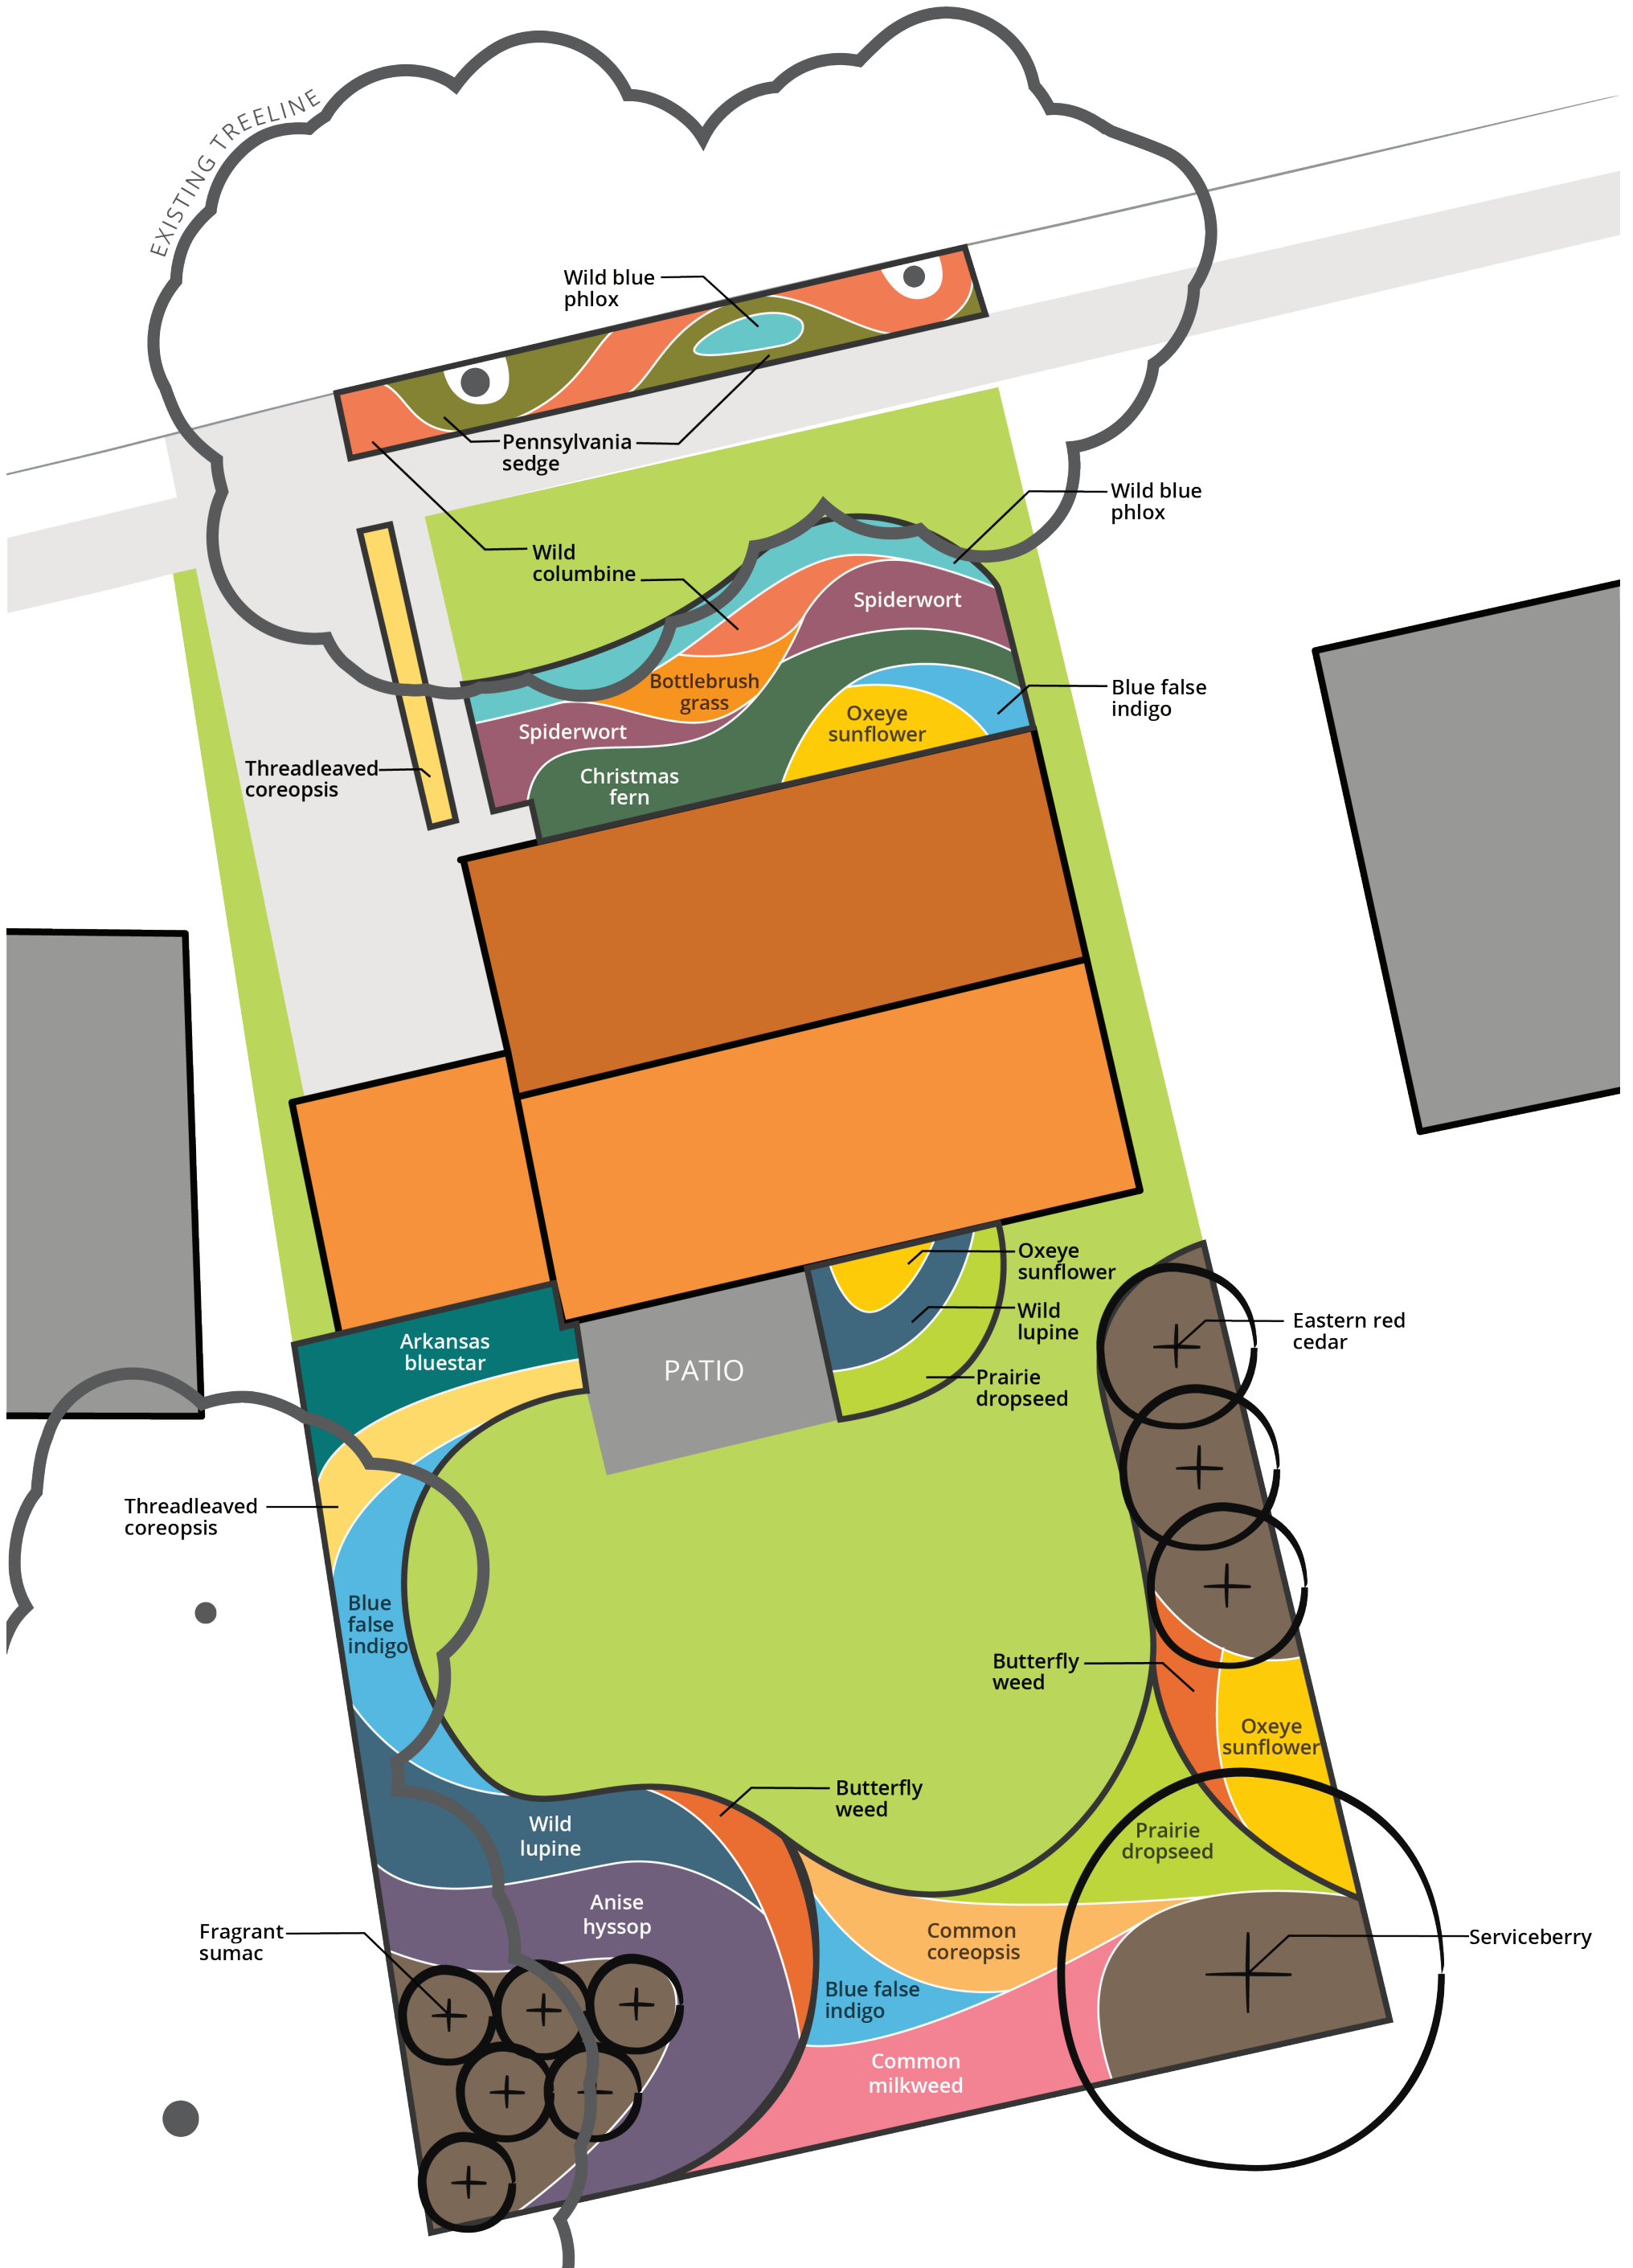

EXISTING TREELINE

SUNNY & DRY

0 5 10 20 Feet