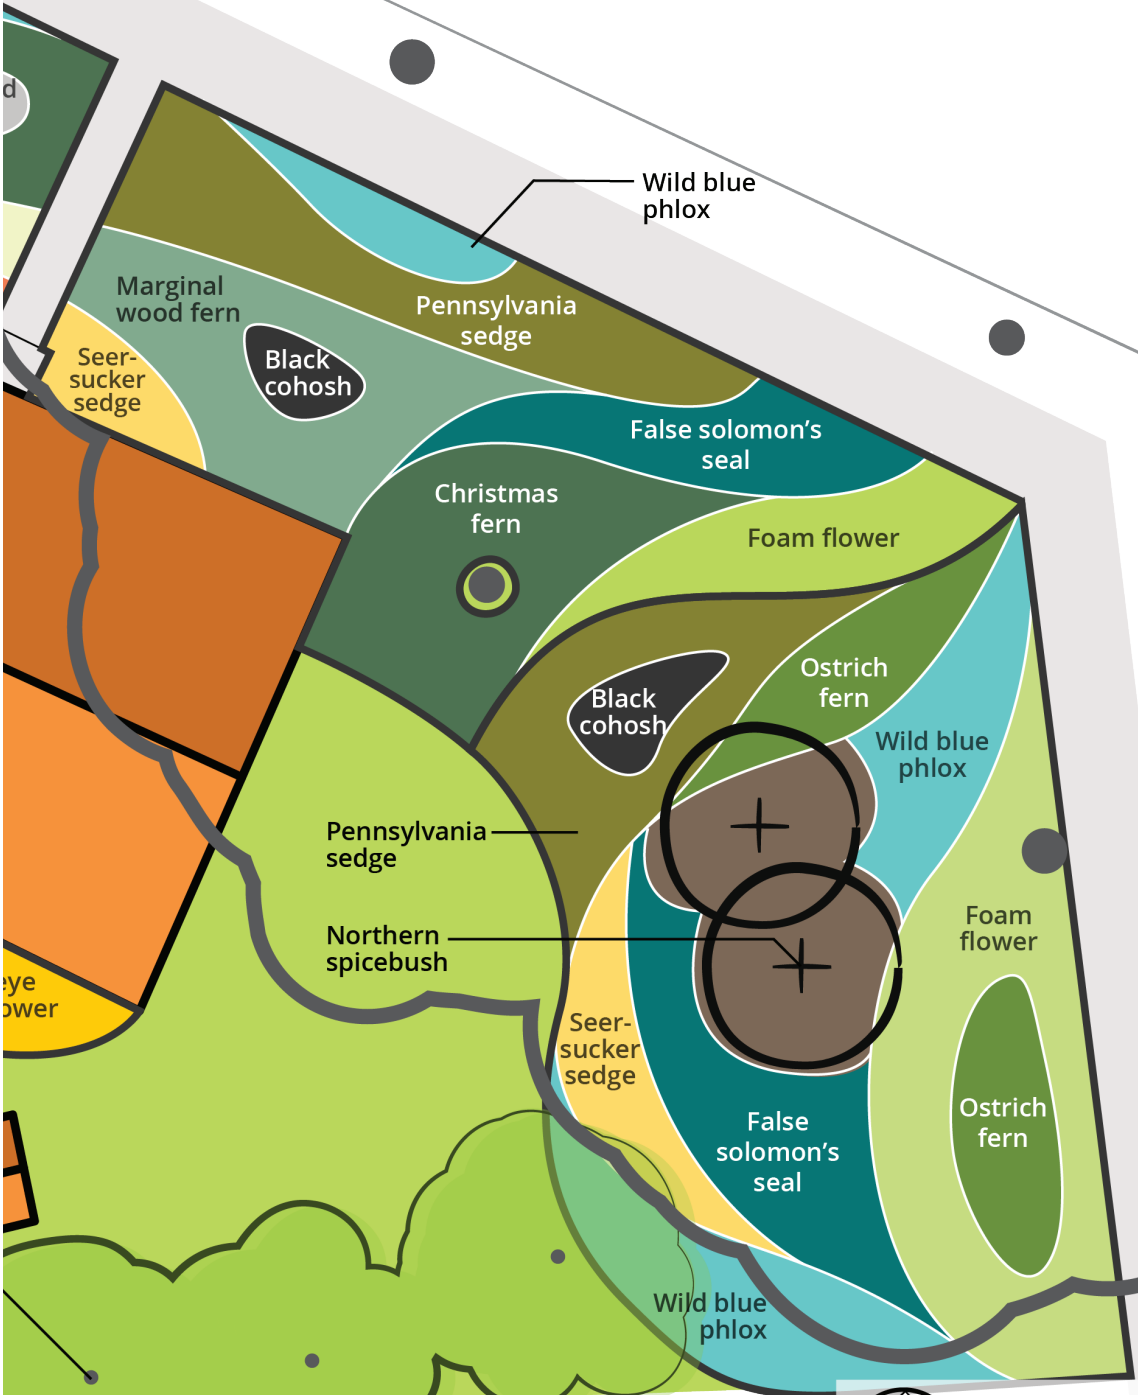

Wild columbine

Wild columbine

Eastern redbud

Christmas fern

Canada anemone

PATIO

Northern sea oats

Seer-sucker sedge

Oxeye sunflower

Existing ornamental trees

EXISTING TREELINE

Wild blue phlox

Marginal wood fern

Pennsylvania sedge

Seer-sucker sedge

Black cohosh

False solomon's seal

Christmas fern

Foam flower

Ostrich fern

Black cohosh

Wild blue phlox

Pennsylvania sedge

Northern spicebush

Seer-sucker sedge

Foam flower

Ostrich fern

False solomon's seal

Wild blue phlox